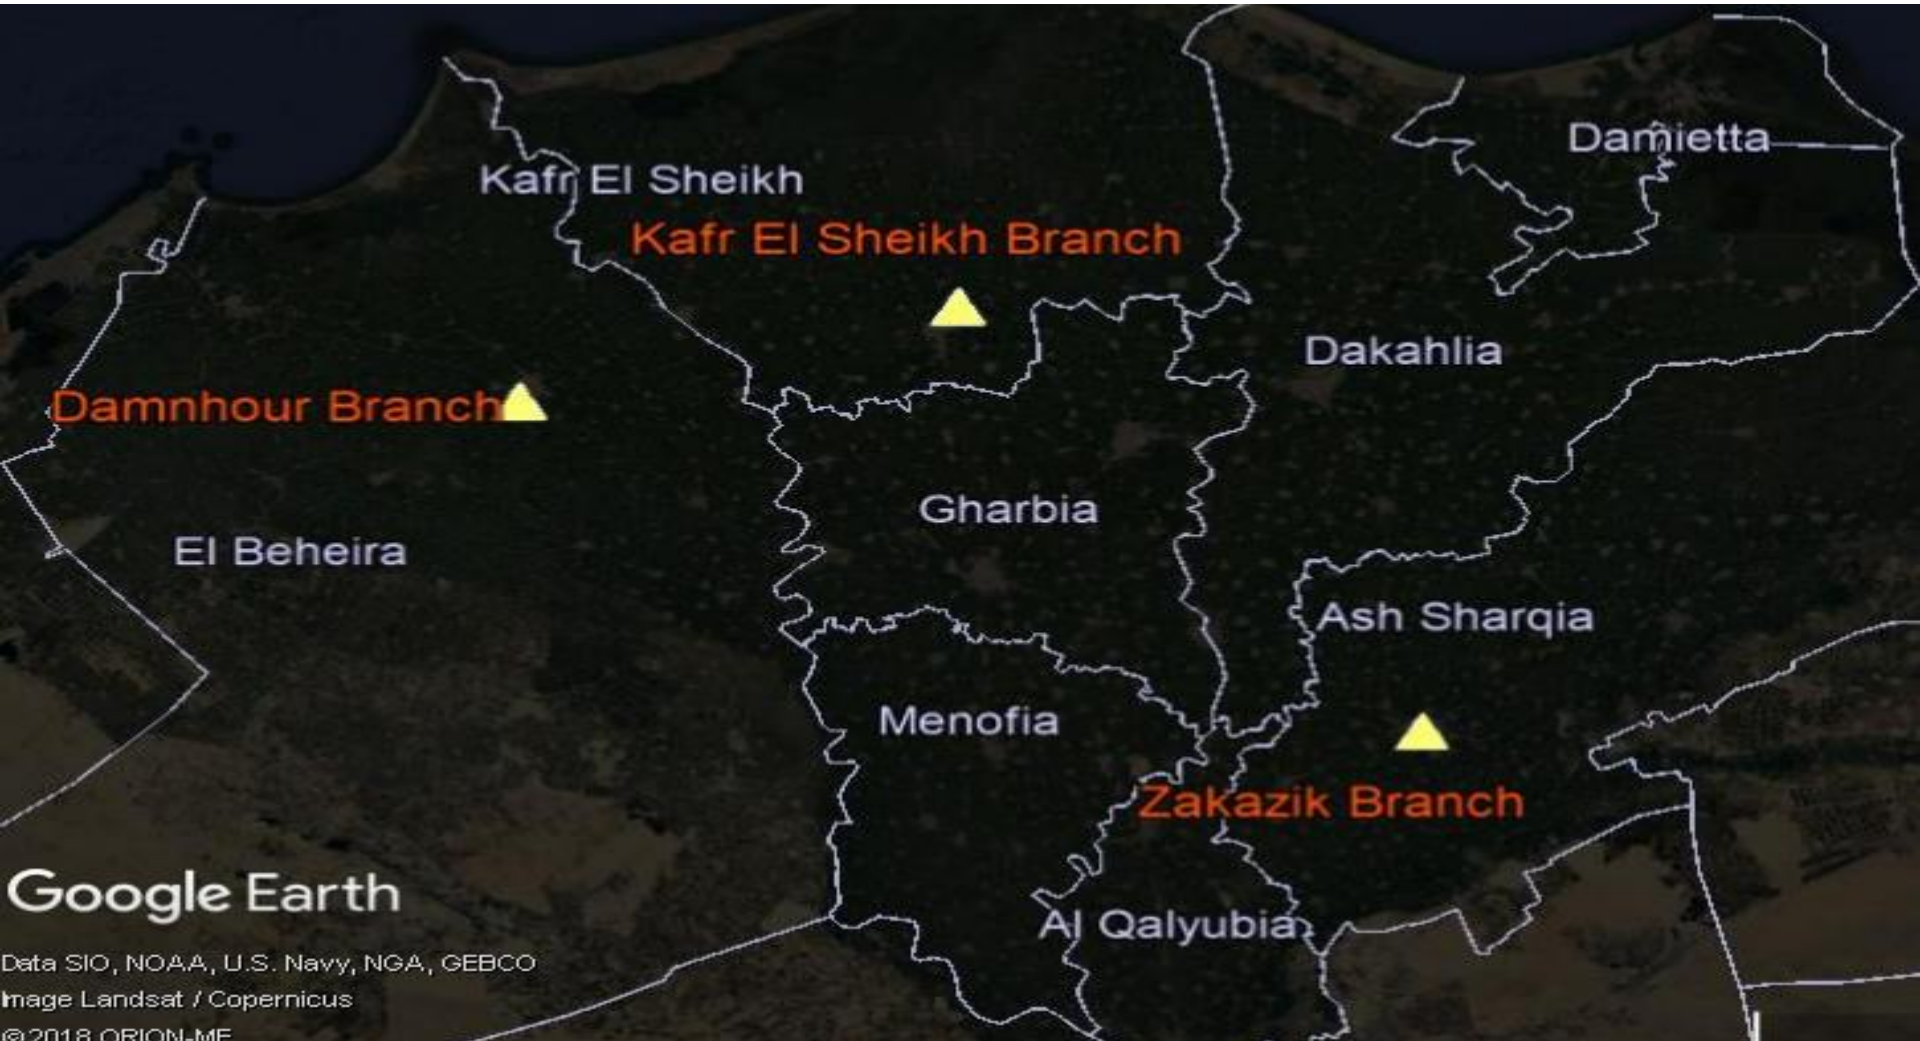

Kafr Shaikh Branch

Governorates covered by the branch

Kafr El Sheikh, El Gharbeya, El Monofeya, ELdakahlia

Zagazig Branch (Established at: 2012)

Zagazig Branch

**Governorates covered by the branch
Sharqia - Qalyoubia - Ismailia - Damietta**

Damanhour Branch (Established at: 2011)

Damanhour Branch

**Governorates covered by the branch
Alexandria –Elbheira**